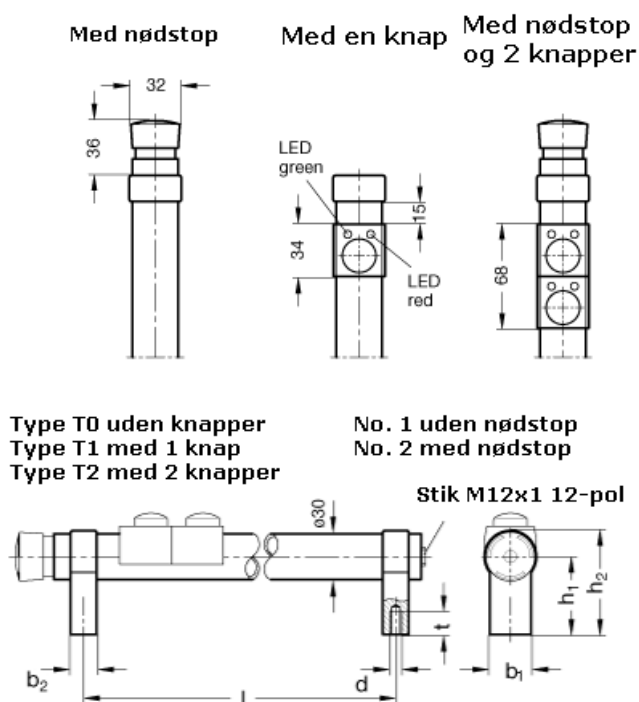

Article number: 201022020022

Description: E+G Tubular handles with switches  
GN 331-200-SW-T2-2

## Measures

b<sub>1</sub> = 27  
b<sub>2</sub> = 17  
d = M 8  
h<sub>1</sub> = 51  
h<sub>2</sub> = 68  
l = 200  
t = 15